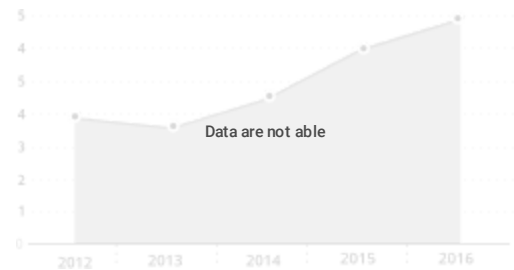

Investing in R&D

In which areas are looking for cooperation

🌱 Manufacturing of rubber and plastic products