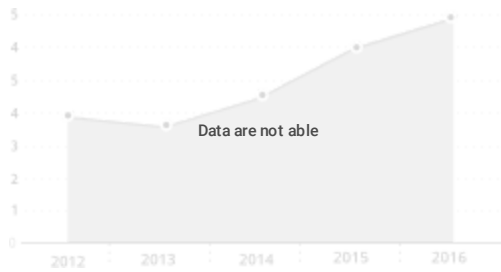

Number of employees in total and after education in the last 5 years