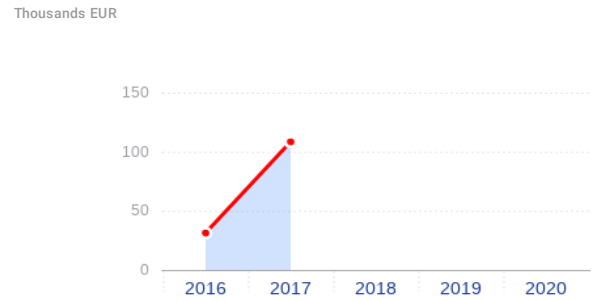

📍 Ruses Street 11 - 120, Rīga
 🌐 gumimix.lv/

Foundation year: 2003
 NACE classifier: 43.99

Turnover in the last 5 years

Export volume over the last 5 years

Source: Data collected by the Association of Latvian Chemical and Pharmaceutical Entrepreneurs from 2016 to 2020.

2016	2017	2018	2019	2020
31240	108289	n/a	n/a	n/a

Number of employees in total and after education in the last 5 years

Investing in R&D

In which areas are looking for cooperation

🌱 Manufacturing of rubber and plastic products