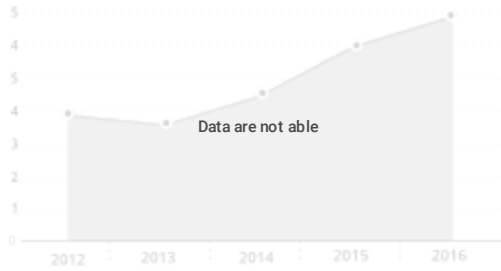

📍 Ruses Street 11 - 120, Rīga
 🌐 gumimix.lv/

Foundation year: 2003
 NACE classifier: 43.99

Turnover in the last 5 years

Export volume over the last 5 years

Source: Data collected by the Association of Latvian Chemical and Pharmaceutical Entrepreneurs from 2016 to 2020.