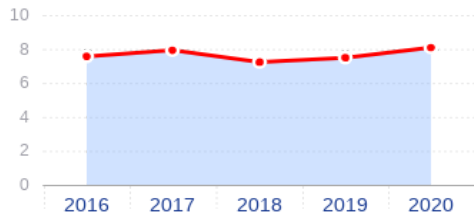

Source: Data collected by the Association of Latvian Chemical and Pharmaceutical Entrepreneurs from 2016 to 2020.

	2016	2017	2018	2019	2020
Apgrozījums (miljoni EUR)	7562700	7922837	7234810	7485842	8085047