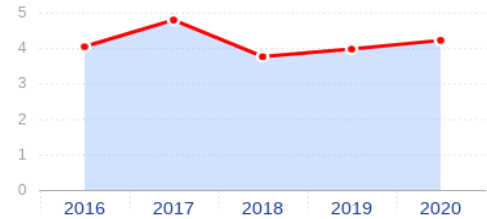

Eksporta apjoms pēdējos 5 gados

Miljoni EUR

Source: Data collected by the Association of Latvian Chemical and Pharmaceutical Entrepreneurs from 2016 to 2020.

	2016	2017	2018	2019	2020
Eksporta apjoms (miljoni EUR)	4041252	4790365	3758974	3972374	4216736